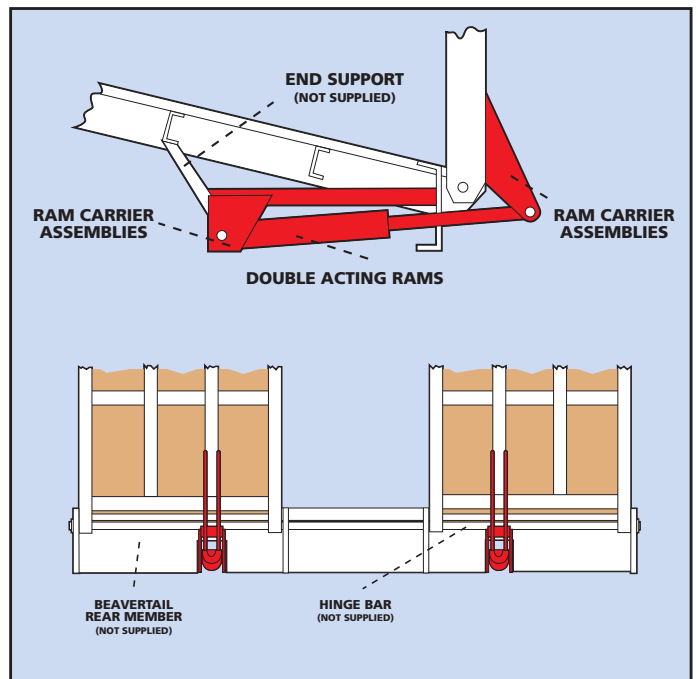

OPTIONAL EXTRA

FM•CONNECT REMOTE CONTROL SYSTEM – CONTACT BHW SALES FOR DETAILS.