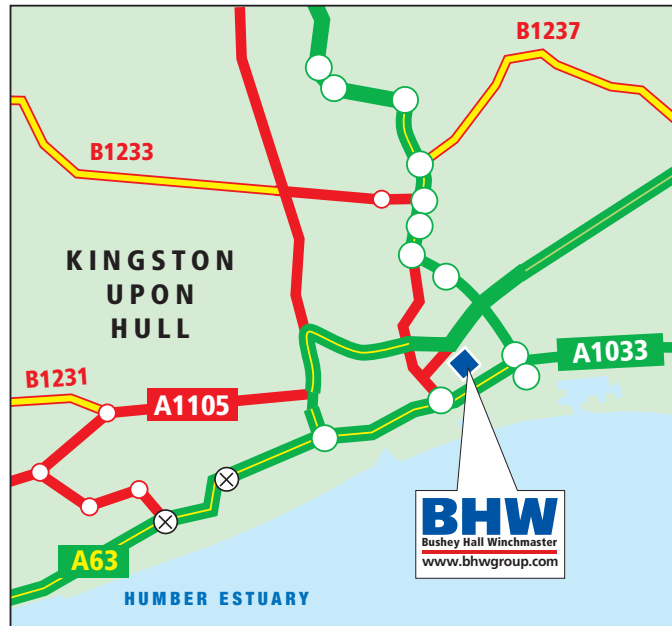

## SOUTHERN OFFICE

Lismirrane Industrial Park Elstree Road Elstree Herts WD6 3EE

Telephone: +44 (0)20 8953 6050

From **THE NORTH**  
M1, A41

From **THE SOUTH**  
M1, A41, (& A1)

From the M1 Motorway: Leave at Junction 5 and take the A41 south. Straight over first roundabout, crossing back over the M1. At second roundabout turn left, then first right into Lismirrane Industrial Park. Bushey Hall Winchmaster (BHW Group) occupies two units at the end of this road.

## NORTHERN OFFICE

6 South Orbital Trading Park Hedon Road Hull HU9 1NJ

Telephone: +44 (0)1482 223 663

From **THE NORTH**

A1(M), M62, A63

From **THE SOUTH**

M1, M18, M62, A63

M62 - A63 follow signs for city centre, then for Hedon Road and Ferry Terminal. At roundabout for Hedon Road take the 1st left, then take the 3rd turning on the left and follow the road around to Bushey Hall Winchmaster (BHW Group).