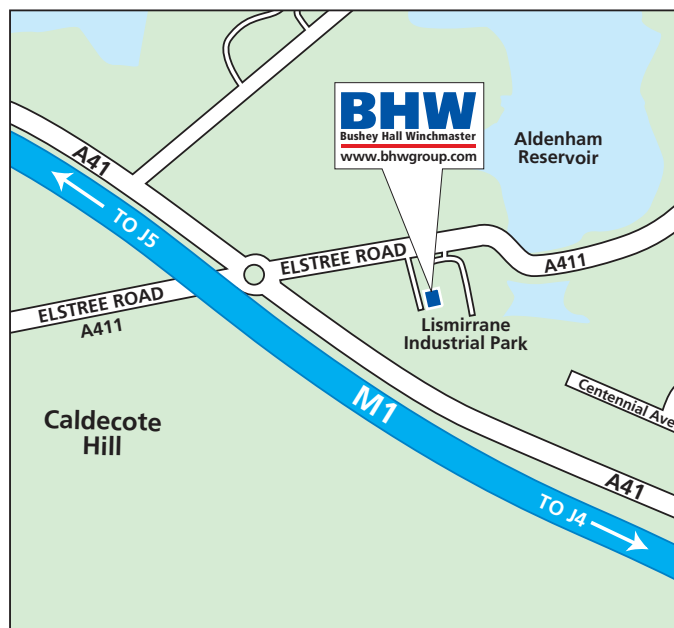

## SOUTHERN OFFICE

Lismirrane Industrial Park Elstree Road Elstree Herts WD6 3EE

Telephone: +44 (0)20 8953 6050

From **THE NORTH**  
M1, A41

From **THE SOUTH**  
M1, A41, (& A1)

From the M1 Motorway: Leave at Junction 5 and take the A41 south. Straight over first roundabout, crossing back over the M1. At second roundabout turn left, then first right into Lismirrane Industrial Park. Bushey Hall Winchmaster (BHW Group) occupies two units at the end of this road.

## NORTHERN OFFICE

6 South Orbital Trading Park Hedon Road Hull HU9 1NJ

Telephone: +44 (0)1482 223 663

From **THE NORTH**

A1(M), M62, A63

From **THE SOUTH**

M1, M18, M62, A63

M62 - A63 follow signs for city centre, then for Hedon Road and Ferry Terminal. At roundabout for Hedon Road take the 1st left, then take the 3rd turning on the left and follow the road around to Bushey Hall Winchmaster (BHW Group).