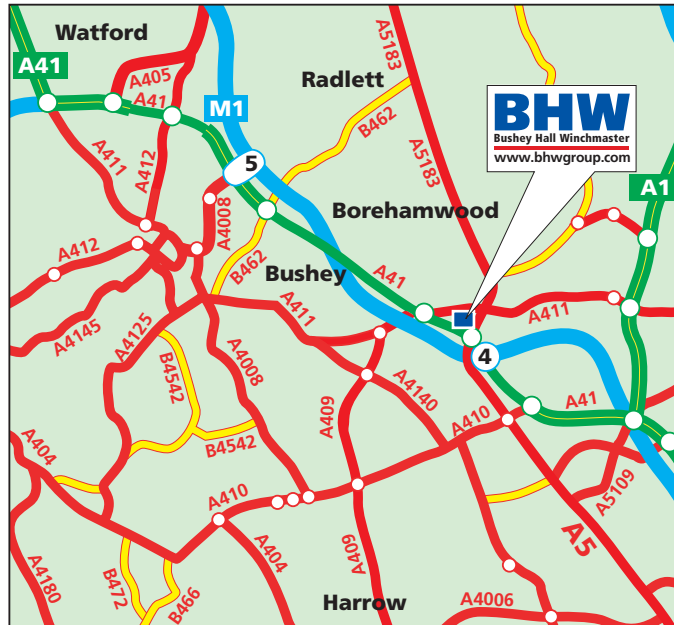

# BHW

Bushey Hall Winchmaster

[www.bhwgroup.com](http://www.bhwgroup.com)

## SOUTHERN OFFICE

Lismirrane Industrial Park Elstree Road Elstree Herts WD6 3EE

Telephone: +44 (0)20 8953 6050

From **THE NORTH**  
M1, A41

From **THE SOUTH**  
M1, A41, (& A1)

From the M1 Motorway: Leave at Junction 5 and take the A41 south. Straight over first roundabout, crossing back over the M1. At second roundabout turn left, then first right into Lismirrane Industrial Park. Bushey Hall Winchmaster (BHW Group) occupies two units at the end of this road.